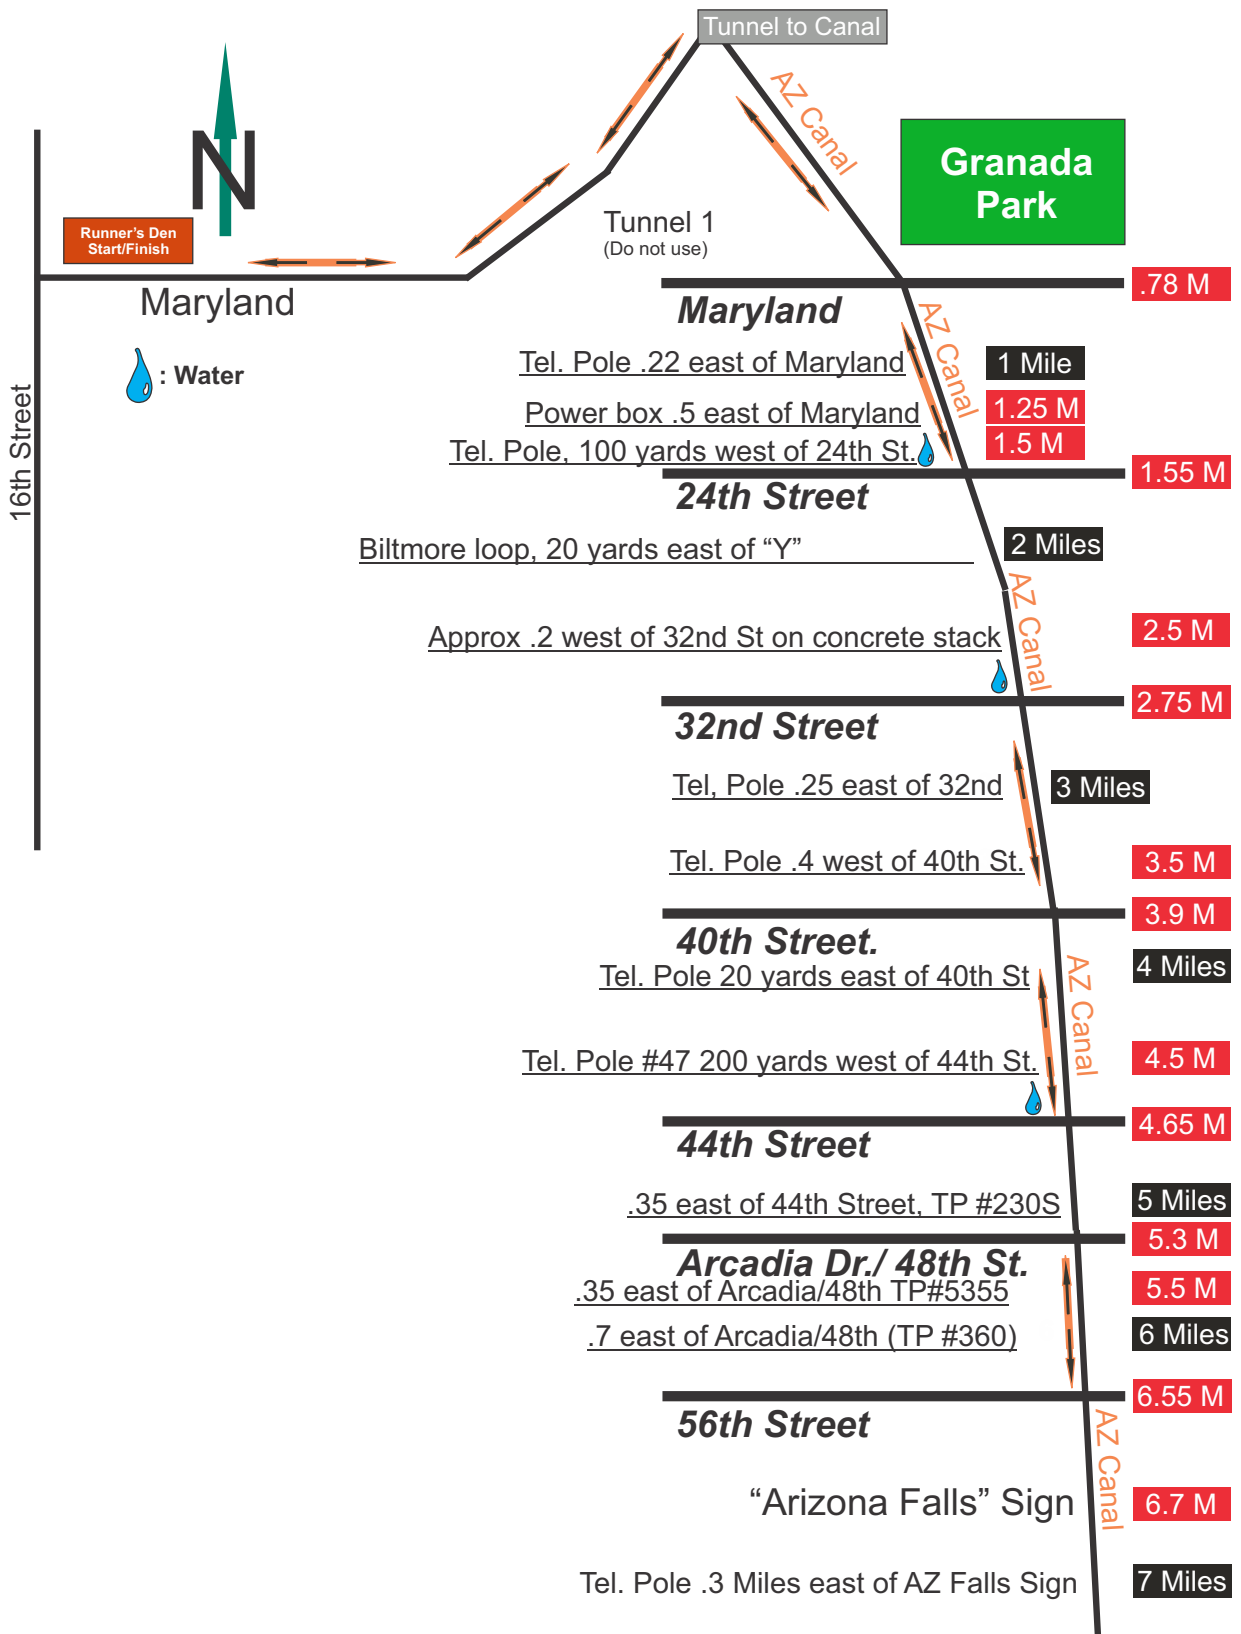

Runner's Den Training Program Course Mileage

(Map Not To Scale)