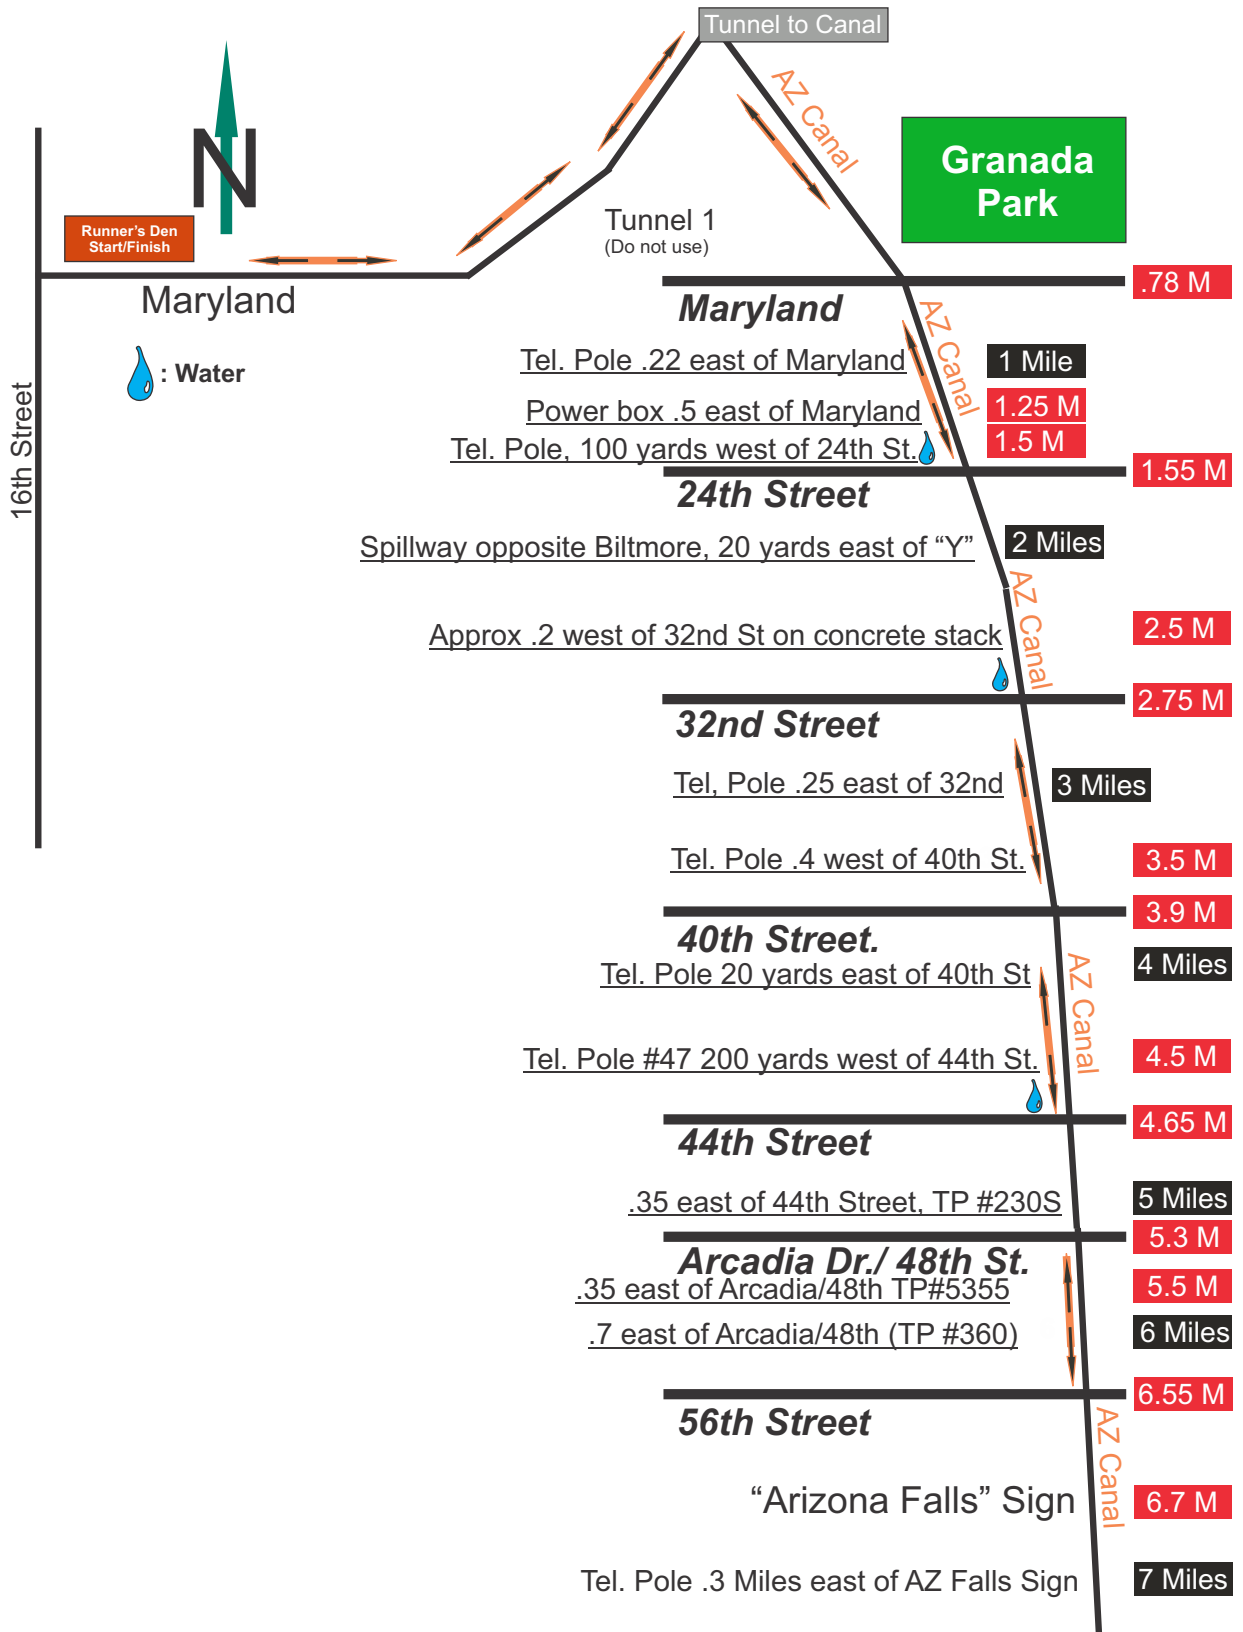

Runner's Den Training Program Course Mileage

(Map Not To Scale)